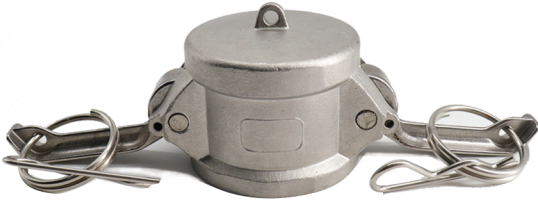

SS Camlock

Type DC

DIMENSIONS

Unit: Inch

Nom. Size	Item Number 316	Weight (lbs)	Outside Diameter D	Body Length L	Handle Length L1	Body Edge L2
1/2"	KLS61DC012	0.29	1.30	1.30	4.33	2.15
3/4"	KLS61DC034	0.33	1.60	1.38	4.72	2.50
1"	KLS61DC010	0.42	1.81	1.61	5.24	2.68
1-1/4"	KLS61DC114	0.74	2.23	1.91	7.13	3.11
1-1/2"	KLS61DC112	0.77	2.52	1.93	7.42	3.46
2"	KLS61DC200	1.06	2.92	2.20	7.80	3.82
2-1/2"	KLS61DC212	1.30	3.43	2.28	8.29	4.29
3"	KLS61DC300	1.76	4.15	2.36	9.76	5.10
4"	KLS61DC400	2.68	5.28	2.60	10.87	6.38
5"	KLS61DC500	4.47	6.42	2.68	11.89	7.28
6"	KLS61DC600	6.45	7.78	2.95	14.88	8.82

Type DP

DIMENSIONS

Unit: Inch

Nom. Size	Item Number 316	Weight (lbs)	Outside Diameter D	Inside Diameter d	Body Length L
1/2"	KLS61DP012	0.09	0.94	0.57	1.17
3/4"	KLS61DP034	0.13	1.26	0.89	1.10
1"	KLS61DP010	0.18	1.44	0.98	1.42
1-1/4"	KLS61DP114	0.31	1.79	1.20	1.58
1-1/2"	KLS61DP112	0.38	2.10	1.46	1.62
2"	KLS61DP200	0.58	2.48	1.89	1.86
2-1/2"	KLS61DP212	0.92	2.98	2.28	1.99
3"	KLS61DP300	1.13	3.60	2.95	2.11
4"	KLS61DP400	1.97	4.71	4.02	2.15
5"	KLS61DP500	3.45	5.73	4.98	2.56
6"	KLS61DP600	6.45	6.93	5.91	2.60