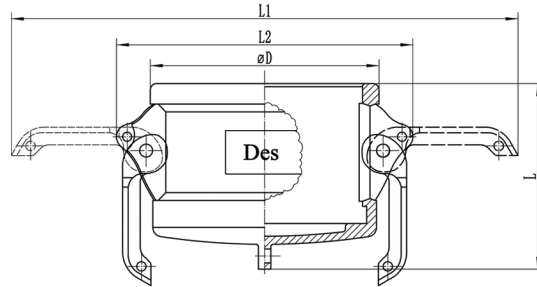

SS Camlock

Type DC

DIMENSIONS

Unit: Inch

Nom. Size	Item Number 316	Weight (lbs)	Outside Diameter D	Body Length L	Handle Length L1	Body Edge L2
1/2"	KLS61DC012	0.29	1.30	1.30	4.33	2.15
3/4"	KLS61DC034	0.33	1.60	1.38	4.72	2.50
1"	KLS61DC010	0.42	1.81	1.61	5.24	2.68
1-1/4"	KLS61DC114	0.74	2.23	1.91	7.13	3.11
1-1/2"	KLS61DC112	0.77	2.52	1.93	7.42	3.46
2"	KLS61DC200	1.06	2.92	2.20	7.80	3.82
2-1/2"	KLS61DC212	1.30	3.43	2.28	8.29	4.29
3"	KLS61DC300	1.76	4.15	2.36	9.76	5.10
4"	KLS61DC400	2.68	5.28	2.60	10.87	6.38
5"	KLS61DC500	4.47	6.42	2.68	11.89	7.28
6"	KLS61DC600	6.45	7.78	2.95	14.88	8.82

Type DP

DIMENSIONS

Unit: Inch

Nom. Size	Item Number 316	Weight (lbs)	Outside Diameter D	Inside Diameter d	Body Length L
1/2"	KLS61DP012	0.09	0.94	0.57	1.17
3/4"	KLS61DP034	0.13	1.26	0.89	1.10
1"	KLS61DP010	0.18	1.44	0.98	1.42
1-1/4"	KLS61DP114	0.31	1.79	1.20	1.58
1-1/2"	KLS61DP112	0.38	2.10	1.46	1.62
2"	KLS61DP200	0.58	2.48	1.89	1.86
2-1/2"	KLS61DP212	0.92	2.98	2.28	1.99
3"	KLS61DP300	1.13	3.60	2.95	2.11
4"	KLS61DP400	1.97	4.71	4.02	2.15
5"	KLS61DP500	3.45	5.73	4.98	2.56
6"	KLS61DP600	6.45	6.93	5.91	2.60