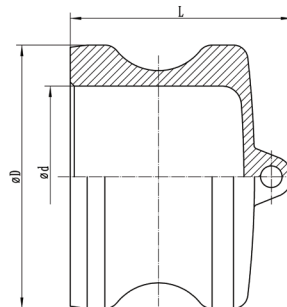

SS Camlock

Type DC

DIMENSIONS

Unit: Inch

Nom. Size	Item Number 316	Weight (lbs)	Outside Diameter D	Body Length L	Handle Length L1	Body Edge L2
1/2"	KLS61DC012	0.29	1.30	1.30	4.33	2.15
3/4"	KLS61DC034	0.33	1.60	1.38	4.72	2.50
1"	KLS61DC010	0.42	1.81	1.61	5.24	2.68
1-1/4"	KLS61DC114	0.74	2.23	1.91	7.13	3.11
1-1/2"	KLS61DC112	0.77	2.52	1.93	7.42	3.46
2"	KLS61DC200	1.06	2.92	2.20	7.80	3.82
2-1/2"	KLS61DC212	1.30	3.43	2.28	8.29	4.29
3"	KLS61DC300	1.76	4.15	2.36	9.76	5.10
4"	KLS61DC400	2.68	5.28	2.60	10.87	6.38
5"	KLS61DC500	4.47	6.42	2.68	11.89	7.28
6"	KLS61DC600	6.45	7.78	2.95	14.88	8.82

Type DP

DIMENSIONS

Unit: Inch

Nom. Size	Item Number 316	Weight (lbs)	Outside Diameter D	Inside Diameter d	Body Length L
1/2"	KLS61DP012	0.09	0.94	0.57	1.17
3/4"	KLS61DP034	0.13	1.26	0.89	1.10
1"	KLS61DP010	0.18	1.44	0.98	1.42
1-1/4"	KLS61DP114	0.31	1.79	1.20	1.58
1-1/2"	KLS61DP112	0.38	2.10	1.46	1.62
2"	KLS61DP200	0.58	2.48	1.89	1.86
2-1/2"	KLS61DP212	0.92	2.98	2.28	1.99
3"	KLS61DP300	1.13	3.60	2.95	2.11
4"	KLS61DP400	1.97	4.71	4.02	2.15
5"	KLS61DP500	3.45	5.73	4.98	2.56
6"	KLS61DP600	6.45	6.93	5.91	2.60